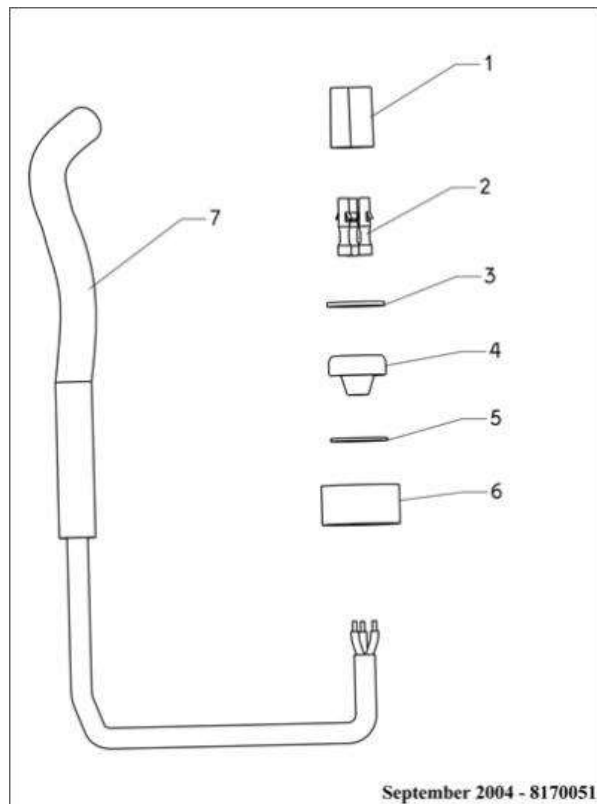

DOLPHIN E10

Item #	Item Number	Description
30	9983017	ACTIVE BRUSH ADAPTOR FOR M1
31	9983122	GREY BRUSH FOR ACTIVE BRUSH
A	3379616-A	SCREW KA50X16 WN1412
B	3379440-A	SCREW KA50X12 A2 WN1412

DOLPHIN E10

#01 (ps basic 230v)

#03 (filters e10 - catalog kit)

#13 (float assy d.basic float blue)

November 2005 - P/No 8170070

#15 (retrofit for cable con. 2015)

September 2004 - 8170051

DOLPHIN E10

#19 (motor unit catalog kit e10)

#25 (e10 drive sys cat. kit)