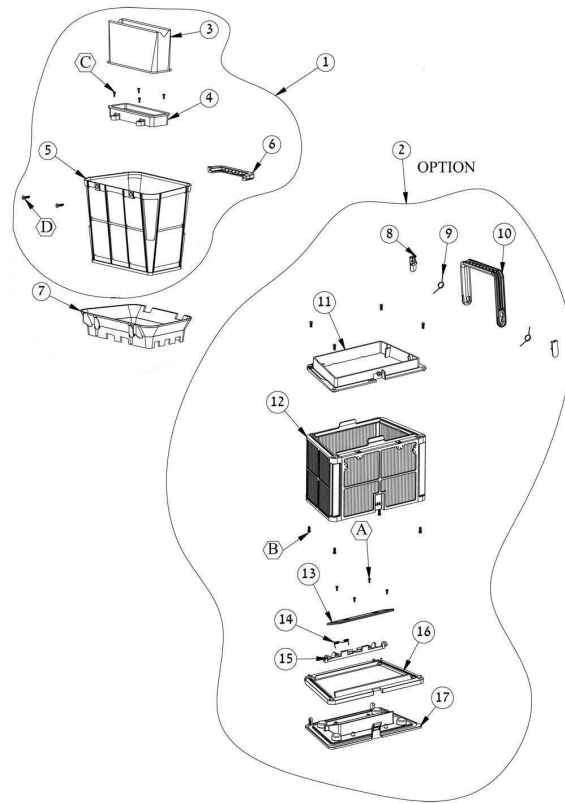

#03 (filters e10 - catalog kit)