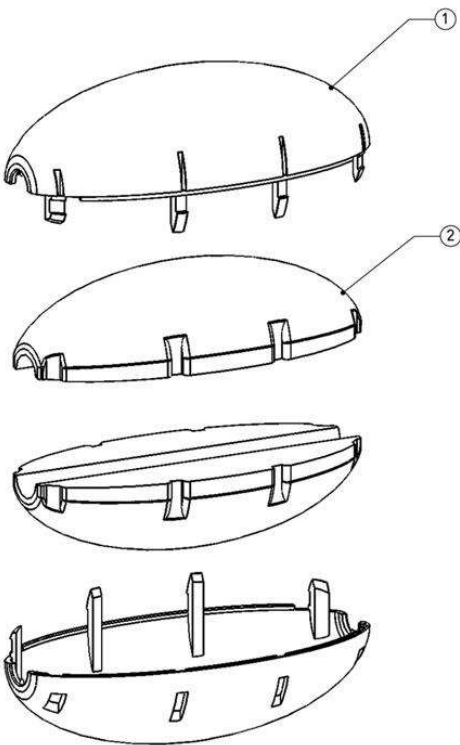

#13 (float assy d.basic float blue)

November 2005 - P/No 8170070