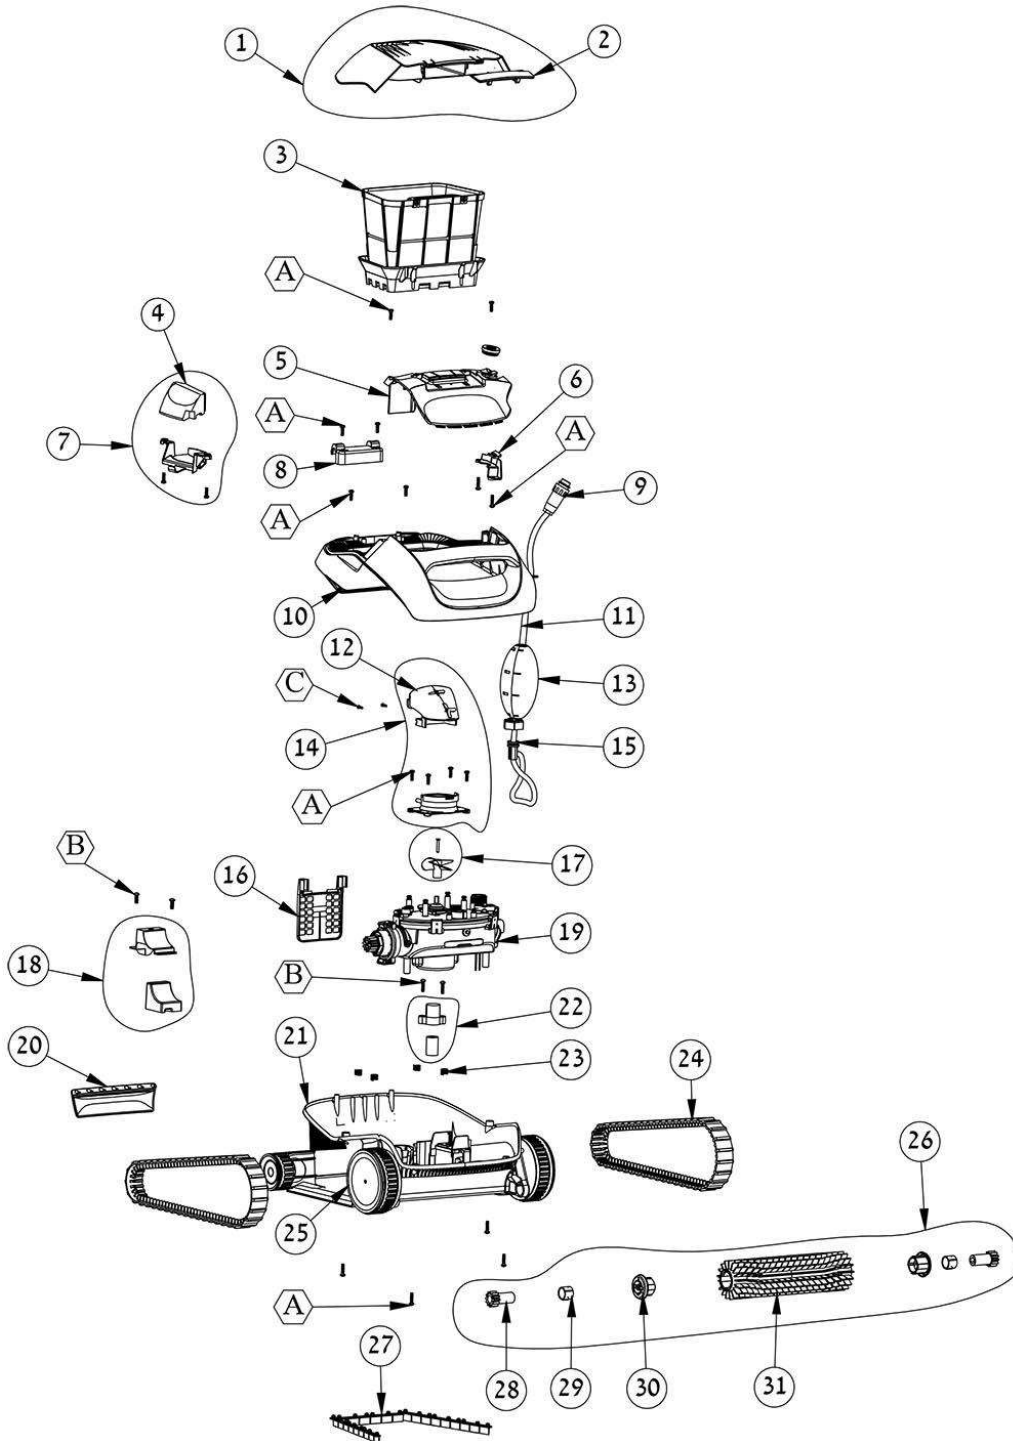

DOLPHIN E10

Item #	Item Number	Description
001	Kit Options	
. 001.01	99956032-ASSY	PS BASIC 230V
. 001.01.01	9983204	CORK FOR DC IN PWS S300i
. 001.03	5898411LF	CABLE SWITCHING POWER SUPPLY EU
01	99952170-ASSY	FILTER COVER E10 ASSY
02	9983057	LID LATCH GREY
03	Kit Options	
. 03.01	9991461-ASSY	CANISTER FILTER M1B ASSY
. 03.02	9991482-ASSY	ULTRA-FINE FILTER BASKET THICK
. 03.02B	9991459-ASSY	SPRING FILTER ASSY M1
. 03.03	6350151	NON RETURN VALVE
. 03.04	9983041	VALVE HOLDER MONOBLOCK
. 03.05	6350120	NET FILTER MONOBLOCK S1
. 03.06	9983040	HANDLE FOR MONOBLOCK
. 03.07	9983043	MONOBLOCK ADAPTER
. 03.08	9983027	FILTER HANDEL KNOB
. 03.09	3917029	FILTER HANDLE SPRING M2/M2i
. 03.10	9983004	FILTER HANDLE M1
. 03.11	9983037	FILTER FRAME TOP
. 03.12	9991466-ASSY	CARTRIDGE FILTERS KIT S100
. 03.12B	9991468-ASSY	SPRING FILTERS KIT M1
. 03.13	9983025	NON RETURN VALVE FOR M1 FILTER
. 03.14	3917014	BOTTOM LID SPRING
. 03.15	9983026	FILTER HOLDER
. 03.16	9983036	FILTER FRAME BOTTOM
. 03.17	9983010	FILTER DOOR 2 + O.M
. 03.A	3303008-A	SCREW KA30X8 WN1412 A2
. 03.B	3379410-A	SCREW WN1412 A2 KA40X10
. 03.C	3379408-A	SCREW WN1412 A2 KA40X8
. 03.D	3374016-A	SCREW KA40X16 WN1412
04	6250960	UPPER FLOAT S100
05	9983053	DIY COVER E10 WHITE
06	9983058	GROMMET LATCH FOR M1 CABLE
07	9991748	FLOAT+HOUSING FOR S50
08	9983056	OUTER CASING ADAPTOR E10
09	5000009	AMPHENOL PLUG
10	99952134-ASSY	OUTER CASING M1 WHITE ASSY
11	99958902-DIY	CABLE DIAG M1B 12M DIY
12	9991740	WATER TUBE FOR M1 L+R ASSY
13	99960081	FLOAT ASSY D.BASIC FLOAT BLUE
14	9991742	WATER TUBE + IMPELLER SHIELD ASS
15	9991271	RETROFIT FOR CABLE CON. 2015
. 15.01	9985048	CABLE CONN.THREE PIN
. 15.02	1811404	CABLE CONNECTOR
. 15.03	9985027	PLASTIC WASHER 7MM X 2MM
. 15.04	3861002	RK RING FOR CABLE CONN.

DOLPHIN E10

Item #	Item Number	Description
30	9983017	ACTIVE BRUSH ADAPTOR FOR M1
31	9983122	GREY BRUSH FOR ACTIVE BRUSH
A	3379616-A	SCREW KA50X16 WN1412
B	3379440-A	SCREW KA50X12 A2 WN1412

DOLPHIN E10

#01 (ps basic 230v)