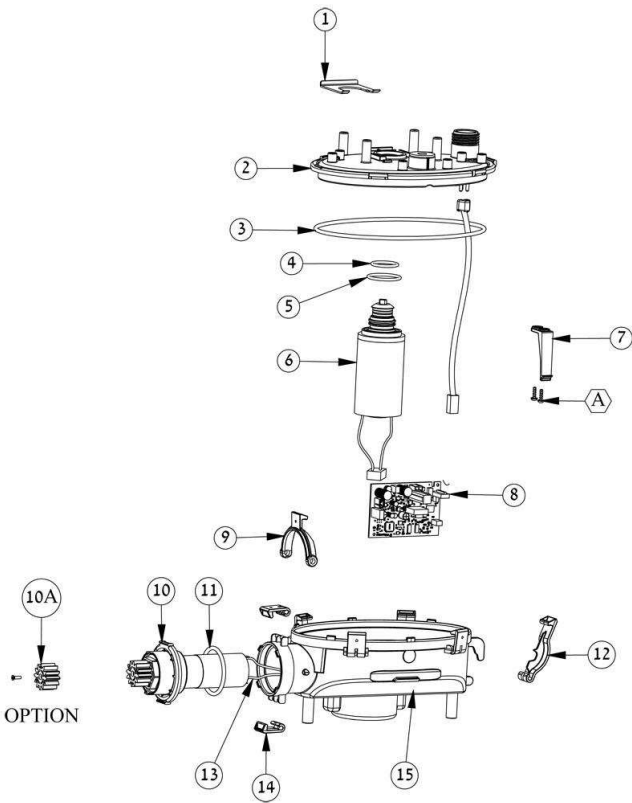

DOLPHIN E10

Item #	Item Number	Description
30	9983017	ACTIVE BRUSH ADAPTOR FOR M1
31	9983122	GREY BRUSH FOR ACTIVE BRUSH
A	3379616-A	SCREW KA50X16 WN1412
B	3379440-A	SCREW KA50X12 A2 WN1412

DOLPHIN E10

#01 (ps basic 230v)

#03 (filters e10 - catalog kit)

#13 (float assy d.basic float blue)

November 2005 - P/No 8170070

#15 (retrofit for cable con. 2015)

September 2004 - 8170051

DOLPHIN E10

#19 (motor unit catalog kit e10)

#25 (e10 drive sys cat. kit)