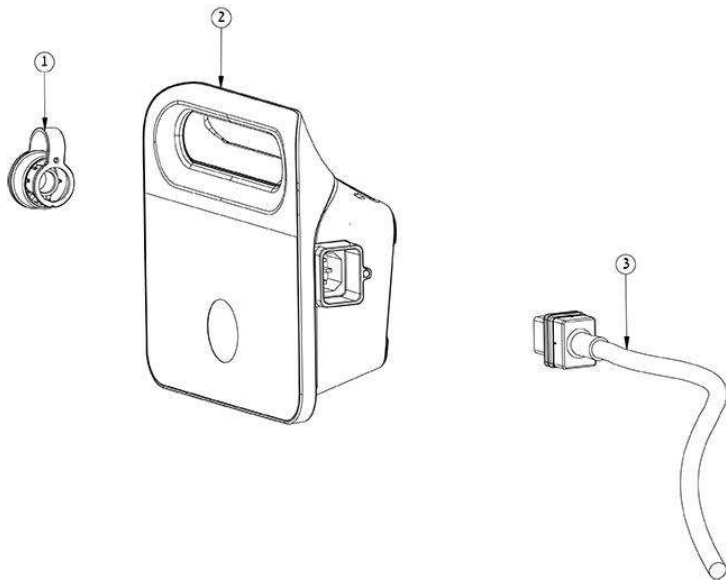

DOLPHIN E10

Item #	Item Number	Description
. 15.05	9980025	GLANDE WASHER 13MM
. 15.06	9980797	NUT FOR MBU TERMINAL 2015
17	9995266	BLACK IMPELLER+SCREW DC
18	9991747	BOTTOM FLOAT+HOUSING FOR S100
19	Kit Options	
. 19.01	5588902	IMPELLER MOTOR HOLDER 2
. 19.02	9983155	COVER FOR PUMP MOTOR BOX+M1
. 19.03	3861644	O-RING 164x4 N70
. 19.04	3862503	SEAL ORING 25X3 I.M
. 19.05	5583323	SEAL ORING 32X3
. 19.06	9991211-ASSY	IMPELLER MOTOR S300 ASSY
. 19.07	9983151	PCB HOLDER S300
. 19.08	9995002	ELECT. CARD E10 ASSY
. 19.09	9983180	FRONT CLIPS FOR MBU S300
. 19.10	9991210-ASSY	DRIVE MOTOR S300 ASSY
. 19.10A	9983142	GEAR Z12 FOR DRIVE MOTOR
. 19.11	3862474	ORING 47X4mm
. 19.12	9983166	CLIPS FOR MBU CABLE
. 19.14	9983140	CLIP FOR MBU
. 19.15	9983138	MOTOR UNIT CASING S100
. 19.16	5890051LF	CABLE MBU 2010
. 19.A	3374012-A	SCREW KA 40X12
. 19.MU1	9995389-ASSY	MU M1B ASSY
. 19.MU2	9995389-EX	MU M1B EX
20	9983024	QUICK WATER RELEASE
21	9991751	CHASSIS ASSEMBLY M1B
22	9991746-ASSY	INNER WEIGHT FOR M1 CHASSIS ASSY
23	3917022	SPRING FOR FILTER S LINE
24	9983152	TRACK S GREY
25	Kit Options	
. 25.01	9983014	LARGE WHEEL COVER
. 25.02	9983013	ACTIVE BRUSH BRACKET -L
. 25.03	99831111	FRONT WHEEL WHITE
. 25.04	99831211	WHEEL DISK WHITE
. 25.05	9983114	WHEEL BUSHING 2
. 25.06	9983012	ACTIVE BRUSH BRACKET -R
. 25.07	3726283	BYPASS AND WHEEL WEIGHT FOR M1
. 25.08	9983016	WHEEL PLUG
. 25.09	9983015	SMALL WHEEL
. 25.A	3379616-A	SCREW KA50X16 WN1412
. 25.KIT1	9991738-ASSY	FRONT WHEEL E10 ASSY
. 25.KIT2	9991739-ASSY	REAR WHEEL E10 ASSY
26	9995544-ASSY	ACTIVE BRUSH E10 GREY ASSY
27	9991732	VACUUM STRIPS KIT OF 10
28	9983018	GEAR Z12 FOR ACTIVE BRUSH M1
29	9983042	ACTIVE BRUSH BUSHING M1

DOLPHIN E10

Item #	Item Number	Description
30	9983017	ACTIVE BRUSH ADAPTOR FOR M1
31	9983122	GREY BRUSH FOR ACTIVE BRUSH
A	3379616-A	SCREW KA50X16 WN1412
B	3379440-A	SCREW KA50X12 A2 WN1412

DOLPHIN E10

#01 (ps basic 230v)