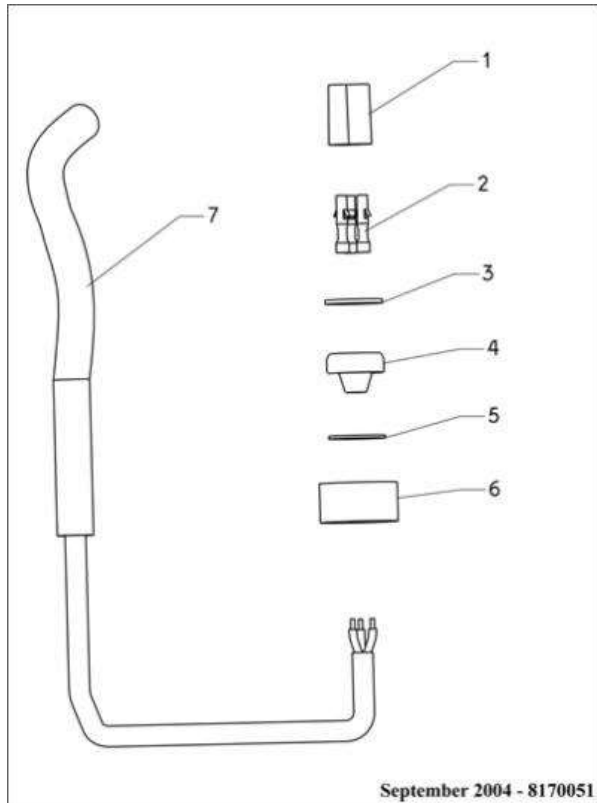

DOLPHIN M600 EU

#01 (retrofit for cable con. 2015)