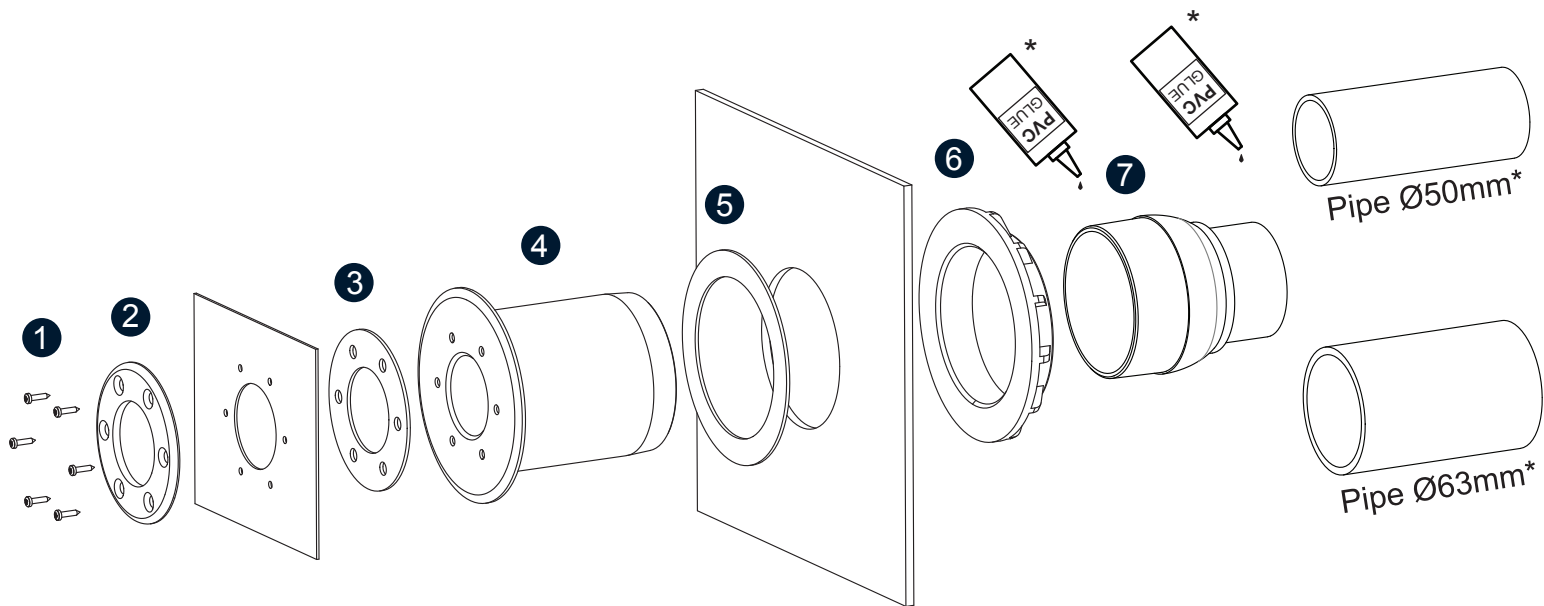

PZA-WTM-G

1. Screws (6)
2. Liner ring
3. Silicone gasket liner
4. Thinwall wall conduit
5. Silicone gasket wall
6. Thinwall fixer nut
7. Tail piece

(*) Pipes and glue not included

DURAVISION